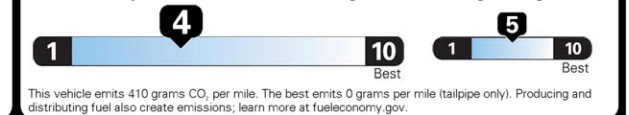

DESTINATION CHARGES 995.00

Total* \$59,395.00

EPA DOT Fuel Economy and Environment

Fuel Economy
22 MPG
combined city/hwy
19 city
26 highway
4.5 gallons per 100 miles

SPORT UTILITY VEHICLES range from
18 to 37 MPG. The best vehicle rates
136 MPGe.

You spend
\$3,250

more in fuel costs
over 5 years
compared to the
average new vehicle.

Annual fuel cost
\$2,050

Fuel Economy & Greenhouse Gas Rating (tailpipe only) Smog Rating (tailpipe only)

Actual results will vary for many reasons, including driving conditions and how you drive and maintain your vehicle. The average new vehicle gets 27 MPG and costs \$7,000 to fuel over 5 years. Cost estimates are based on 15,000 miles per year at \$3.00 per gallon. MPGe is miles per gasoline gallon equivalent. Vehicle emissions are a significant cause of climate change and smog.